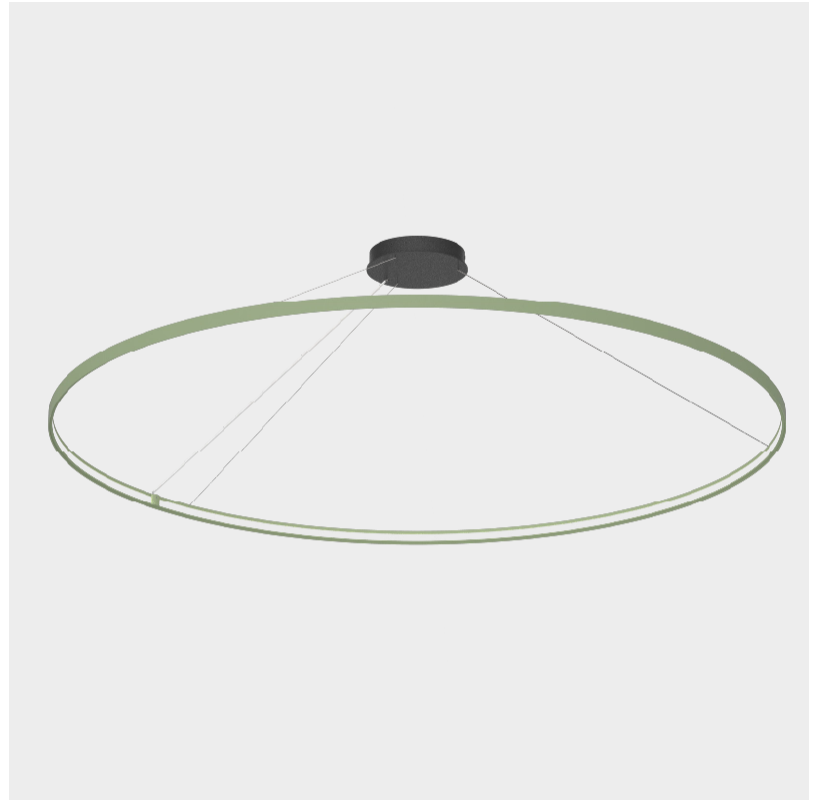

GENERAL

Series: Glorious Silhouette
Partner: Prolicht
Division: Architectural
Installation: Suspension
Product Type: Pendant
Mounting Location: Ceiling
Light Distribution: Direct

PHYSICAL

Shape: Round
Diameter (mm): 1500
Diameter (in): 59 1/16
Height (mm): 28
Height (in): 1 1/8
Max. Overall Height (mm): 4028
Max. Overall Height (in): 158 9/16
Weight (kg): 1.9
Diffuser: PMMA - Opal
Fixture Finish: SSR / BKV / CWI / CRY / HAB / UFT / ITA / RUA / FTG / MYG / LOD / PUS / FRO / FUP / KIA / POP / BLS / SPG / MEY / GOH / CHC / COM / ABZ / JAG / OBR / MOS / ROR
Accent Finish: CHR / BLK
Fixture Material: PMMA / Aluminum
Cable Details: 4000mm / 157 1/2" Cable - Black or Chrome

ELECTRICAL

Lamp Type: LED (Zhaga Standard)
Input Wattage (W): 62
Total Output Wattage (W): 56.4
Dimming: Non-Dimming / 0-10V Dimming / Phase Dimming / DALI Dimming / MATTER Dimming
Driver Included: Yes
Driver Location: Integrated
Driver Type: Constant Current - Universal
Driver Class: Class 2
Input Voltage (V): 120 - 277
Constant Current (MA): 2350mA

LED

Color Temperature (°K): 2700 / 3000
Max. Delivered Lumen (lm): 3451 / 3615
Nominal Lumen (lm): 5949 / 6233
CRI: >80 CRI
Lamp Life (hrs): 50000

OPTICAL

RATINGS AND CERTIFICATIONS

Certified By: Certified for North American Standards
IP rating: IP20