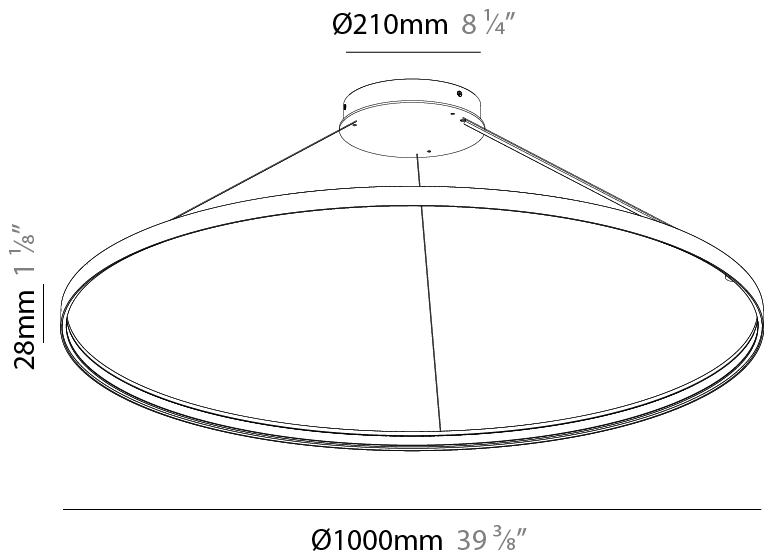

GENERAL

Series: Glorious Silhouette
Partner: Prolicht
Division: Architectural
Installation: Suspension
Product Type: Pendant
Mounting Location: Ceiling
Light Distribution: Direct

PHYSICAL

Shape: Round
Diameter (mm): 1000
Diameter (in): 39 ³/₈
Height (mm): 28
Height (in): 1 ¹/₈
Max. Overall Height (mm): 4028
Max. Overall Height (in): 158 ³/₁₆
Weight (kg): 1.0
Diffuser: PMMA - Opal
Fixture Finish: SSR / BKV / CWI / CRY / HAB / UFT / ITA / RUA / FTG / MYG / LOD / PUS / FRO / FUP / KIA / POP / BLS / SPG / MEY / GOH / CHC / COM / ABZ / JAG / OBR / MOS / ROR
Accent Finish: CHR / BLK
Fixture Material: PMMA / Aluminum
Cable Details: 4000mm / 157 1/2" Cable - Black or Chrome

ELECTRICAL

Lamp Type: LED (Zhaga Standard)
Input Wattage (W): 41
Total Output Wattage (W): 37.3
Dimming: Non-Dimming / 0-10V Dimming / Phase Dimming / DALI Dimming / MATTER Dimming
Driver Included: Yes
Driver Location: Integrated
Driver Type: Constant Current - Universal
Driver Class: Class 2
Input Voltage (V): 120 - 277
Constant Current (MA): 1550mA

LED

Color Temperature (°K): 2700 / 3000
Max. Delivered Lumen (lm): 2771 / 2379
Nominal Lumen (lm): 3916 / 4102
CRI: >80 CRI
Lamp Life (hrs): 50000

OPTICAL

RATINGS AND CERTIFICATIONS

Certified By: Certified for North American Standards
IP rating: IP20

PROJECT
TYPE
SPECIFIER
QUANTITY
DATE