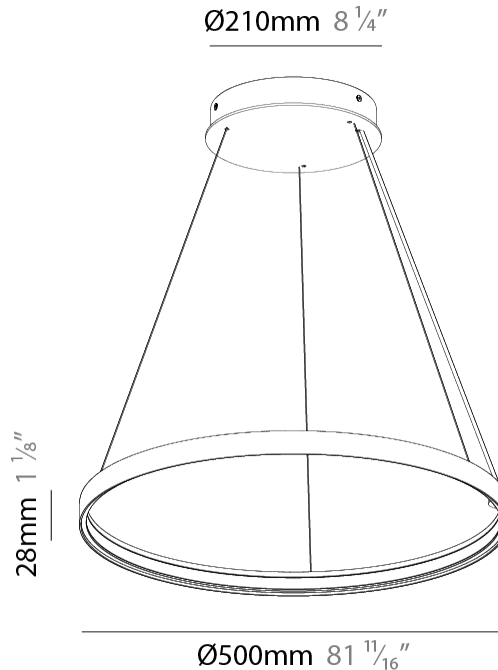

GENERAL

Series: Glorious Silhouette
Partner: Prolicht
Division: Architectural
Installation: Suspension
Product Type: Pendant
Mounting Location: Ceiling
Light Distribution: Direct

PHYSICAL

Shape: Round
Diameter (mm): 500
Diameter (in): 19 11/16
Height (mm): 28
Height (in): 1 1/8
Max. Overall Height (mm): 4028
Max. Overall Height (in): 158 9/16
Weight (kg): 0.7
Diffuser: PMMA - Opal
Fixture Finish: SSR / BKV / CWI / CRY / HAB / UFT / ITA / RUA / FTG / MYG / LOD / PUS / FRO / FUP / KIA / POP / BLS / SPG / MEY / GOH / CHC / COM / ABZ / JAG / OBR / MOS / ROR
Accent Finish: CHR / BLK
Fixture Material: PMMA / Aluminum
Cable Details: 4000mm / 157 1/2" Cable - Black or Chrome

ELECTRICAL

Lamp Type: LED (Zhaga Standard)
Input Wattage (W): 20
Total Output Wattage (W): 18.2
Dimming: Non-Dimming / 0-10V Dimming / Phase Dimming / DALI Dimming / MATTER Dimming
Driver Included: Yes
Driver Location: Integrated
Driver Type: Constant Current - Universal
Driver Class: Class 2
Input Voltage (V): 120 - 277
Constant Current (MA): 750mA

LED

Color Temperature (°K): 2700 / 3000
Max. Delivered Lumen (lm): 1097 / 1149
Nominal Lumen (lm): 1891 / 1981
CRI: >80 CRI
Lamp Life (hrs): 50000

OPTICAL

RATINGS AND CERTIFICATIONS

Certified By: Certified for North American Standards
IP rating: IP20

PROJECT
TYPE
SPECIFIER
QUANTITY
DATE