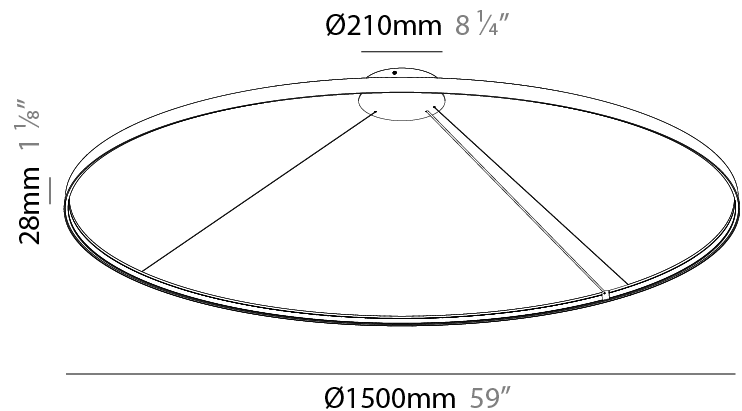

GENERAL

Series: Glorious Silhouette
Partner: Prolicht
Division: Architectural
Installation: Suspension
Product Type: Pendant
Mounting Location: Ceiling
Light Distribution: Direct

PHYSICAL

Shape: Round
Diameter (mm): 1500
Diameter (in): 59 1/16
Height (mm): 28
Height (in): 1 1/8
Max. Overall Height (mm): 4028
Max. Overall Height (in): 158 9/16
Weight (kg): 1.9
Diffuser: PMMA - Opal
Fixture Finish: SSR / BKV / CWI / CRY / HAB / UFT / ITA / RUA / FTG / MYG / LOD / PUS / FRO / FUP / KIA / POP / BLS / SPG / MEY / GOH / CHC / COM / ABZ / JAG / OBR / MOS / ROR
Accent Finish: CHR / BLK
Fixture Material: PMMA / Aluminum
Cable Details: 4000mm / 157 1/2" Cable - Black or Chrome

ELECTRICAL

Lamp Type: LED (Zhaga Standard)
Input Wattage (W): 62
Total Output Wattage (W): 56.4
Dimming: Non-Dimming / 0-10V Dimming / Phase Dimming / DALI Dimming / MATTER Dimming
Driver Included: Yes
Driver Location: Integrated
Driver Type: Constant Current - Universal
Driver Class: Class 2
Input Voltage (V): 120 - 277
Constant Current (MA): 2350mA

LED

Color Temperature (°K): 2700 / 3000
Max. Delivered Lumen (lm): 3451 / 3615
Nominal Lumen (lm): 5949 / 6233
CRI: >80 CRI
Lamp Life (hrs): 50000

OPTICAL

RATINGS AND CERTIFICATIONS

Certified By: Certified for North American Standards
IP rating: IP20